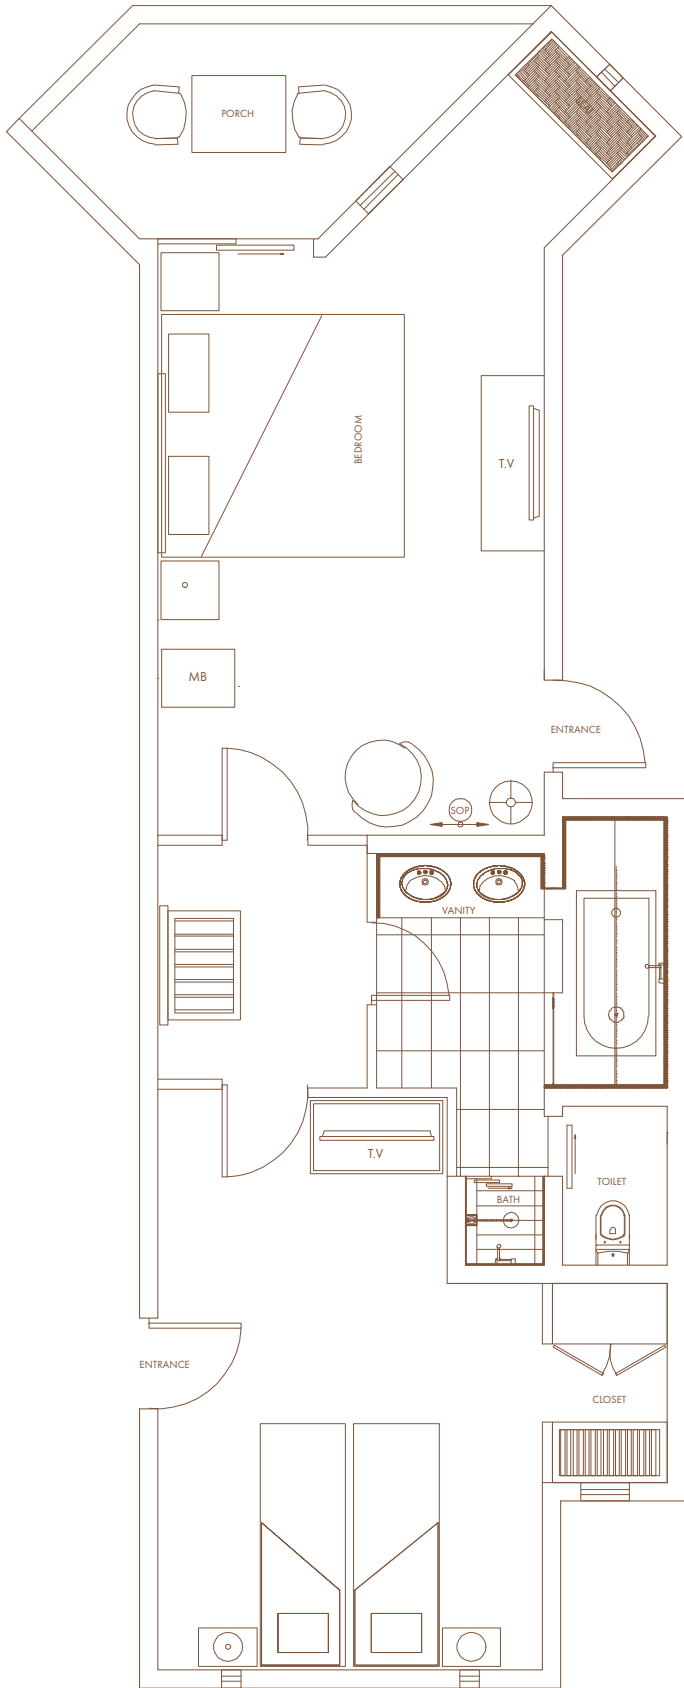

## DELUXE SEA-FACING ROOM - 42M<sup>2</sup>

Twin or King size beds

## DELUXE SEA-FACING ROOM - TERRACE / BALCONY - 42M<sup>2</sup>

Twin or King size beds

## DELUXE BEACH ROOM - 42M<sup>2</sup>

Twin or King size beds

## DELUXE FAMILY SUITE - 72M<sup>2</sup>

Twin or King size beds