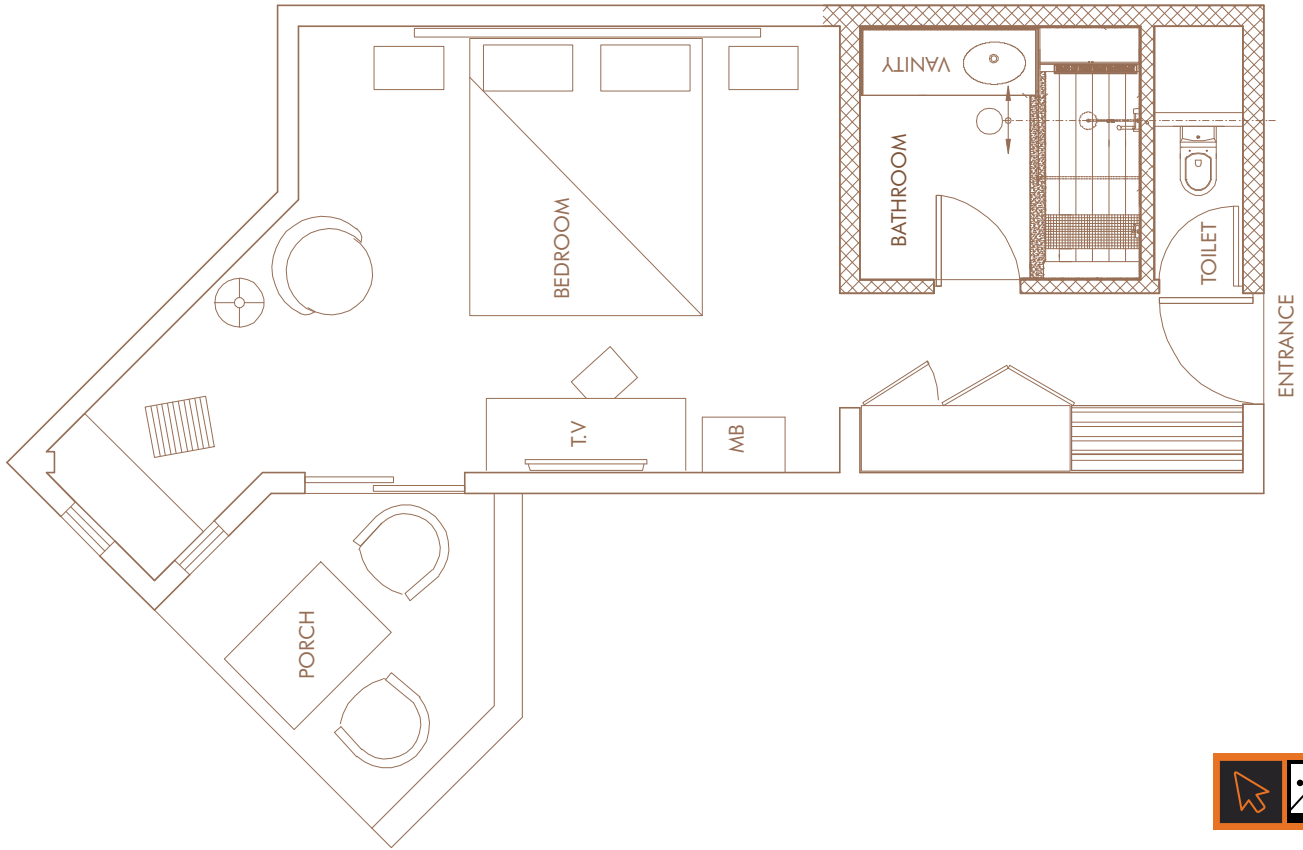

## SUPERIOR GARDEN ROOM - 30M<sup>2</sup>

King size beds

## SUPERIOR SEA-FACING ROOM - 30M<sup>2</sup>

King size beds

## DELUXE SEA-FACING ROOM - 42M<sup>2</sup>

Twin or King size beds

## DELUXE SEA-FACING ROOM - TERRACE / BALCONY - 42M<sup>2</sup>

Twin or King size beds