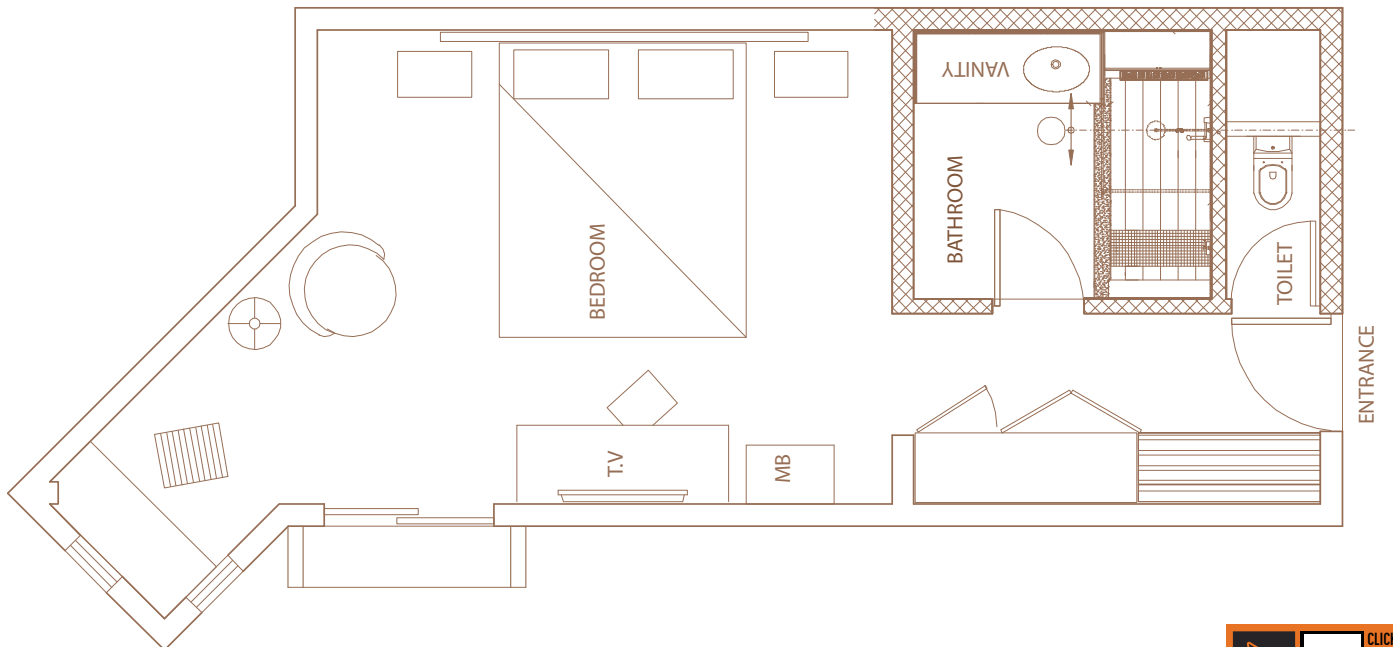

## SUPERIOR GARDEN ROOM - 30M<sup>2</sup>

King size beds

## SUPERIOR SEA-FACING ROOM - 30M<sup>2</sup>

King size beds

## DELUXE SEA-FACING ROOM - 42M<sup>2</sup>

Twin or King size beds

## DELUXE FAMILY SUITE - 72M<sup>2</sup>

Twin or King size beds