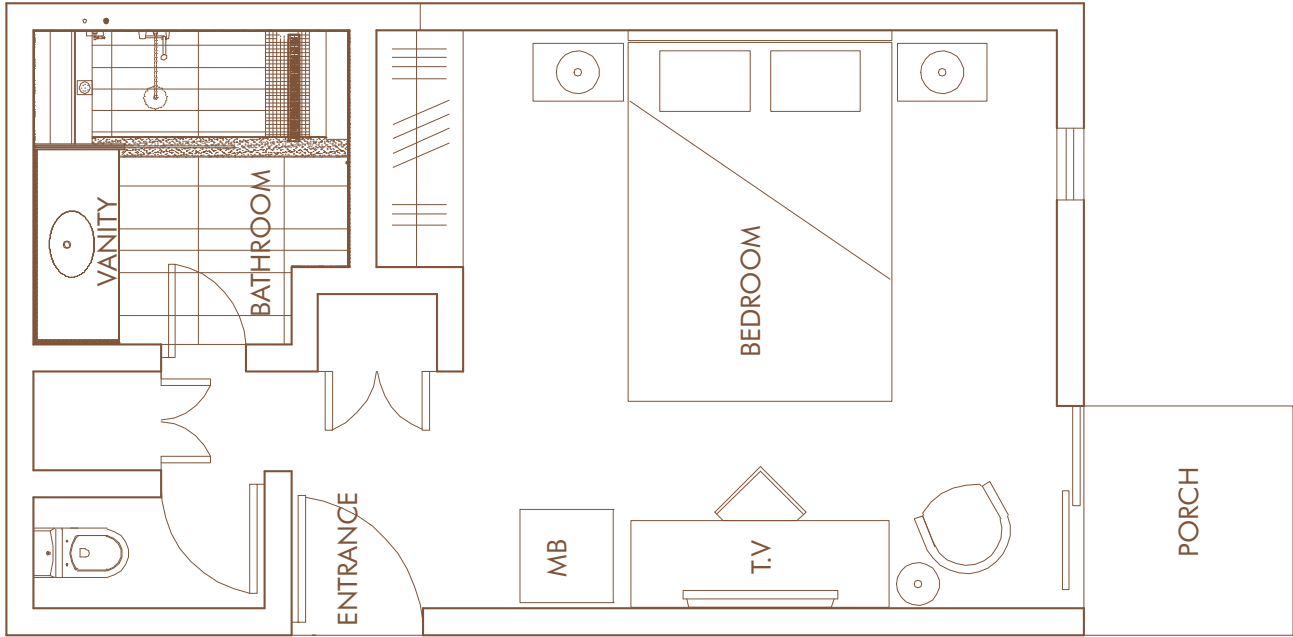

## COURTYARD ROOM - 17M<sup>2</sup>

Twin or King size beds

## SUPERIOR GARDEN ROOM - 30M<sup>2</sup>

King size beds

## SUPERIOR SEA-FACING ROOM - 30M<sup>2</sup>

King size beds

## DELUXE FAMILY SUITE - 72M<sup>2</sup>

Twin or King size beds