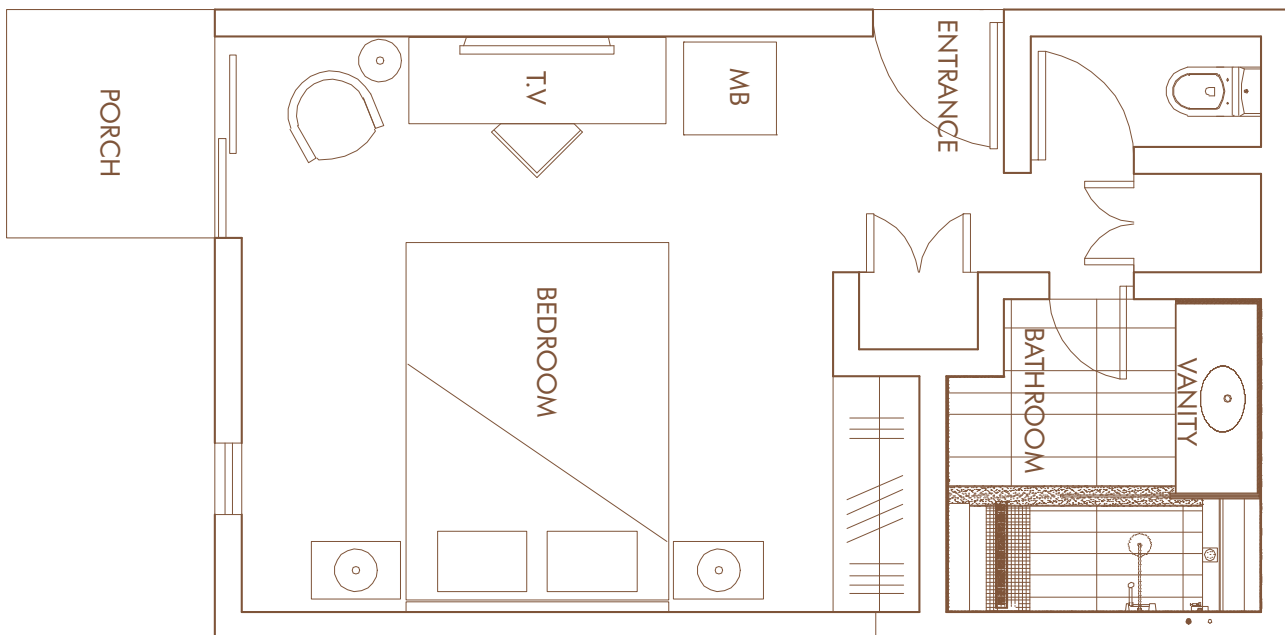

## COURTYARD ROOM - 17M<sup>2</sup>

Twin or King size beds

## SUPERIOR GARDEN ROOM - 30M<sup>2</sup>

King size beds

## DELUXE SEA-FACING ROOM - 42M<sup>2</sup>

Twin or King size beds

## DELUXE FAMILY SUITE - 72M<sup>2</sup>

Twin or King size beds