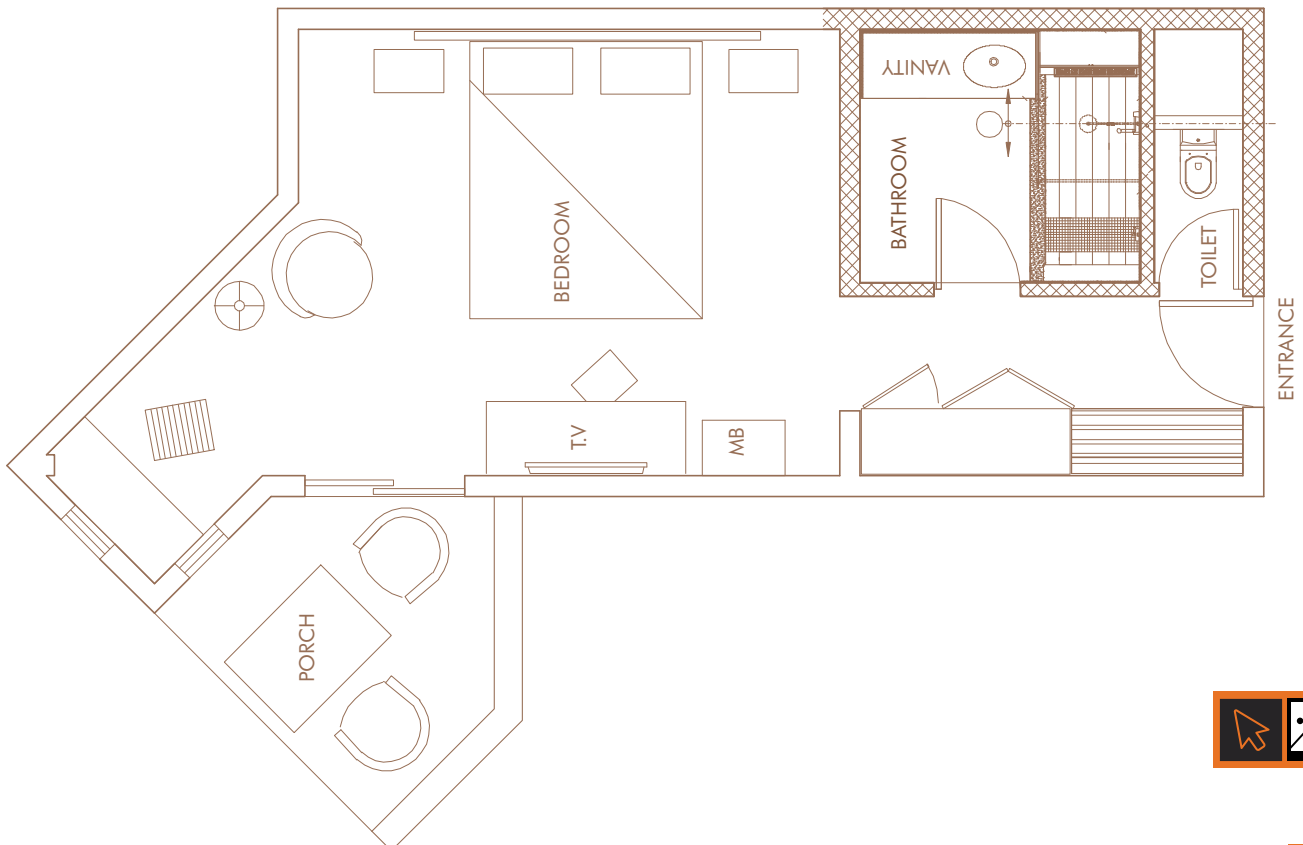

## SUPERIOR SEA-FACING ROOM - 30M<sup>2</sup>

King size beds

## DELUXE SEA-FACING ROOM - 42M<sup>2</sup>

Twin or King size beds

## DELUXE SEA-FACING ROOM - TERRACE / BALCONY - 42M<sup>2</sup>

Twin or King size beds

## DELUXE FAMILY SUITE - 72M<sup>2</sup>

Twin or King size beds