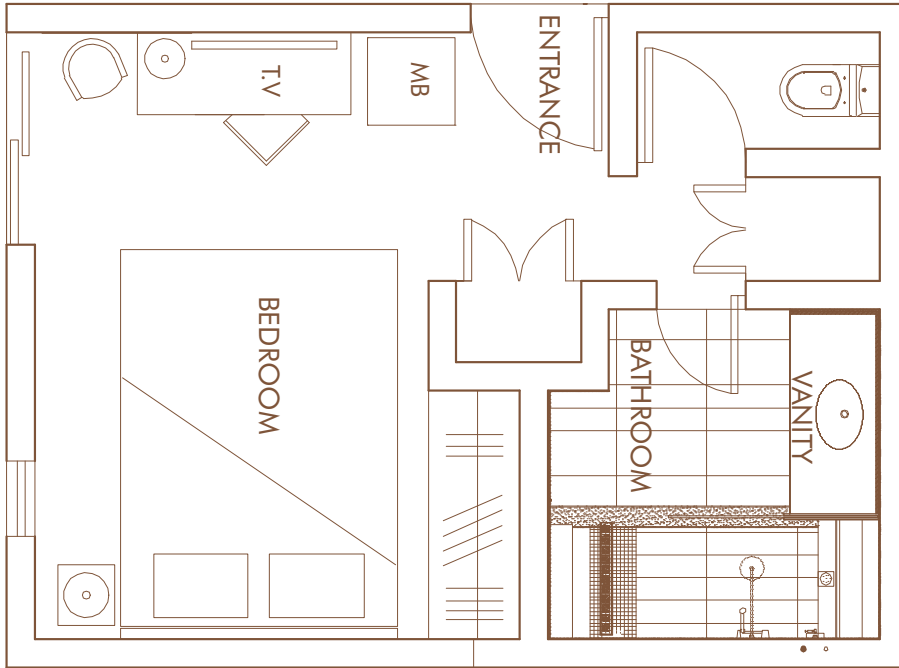

297 rooms nestled between the coral-reef lagoon and lush tropical gardens, including Ambre Suites and Deluxe Family Suites.

Room amenities: 32" LCD flat screen TVs | Complimentary WI-FI | Individually controlled air conditioning | Electronic room safes | Tea and coffee making facilities | Bathroom amenities | Slippers | Telephone | Mini bar | Hair-dryer | Electric sockets

## COURTYARD ROOM - 17M<sup>2</sup>

Twin or King size beds

## SUPERIOR GARDEN ROOM - 30M<sup>2</sup>

King size beds

## DELUXE FAMILY SUITE - 72M<sup>2</sup>

Twin or King size beds