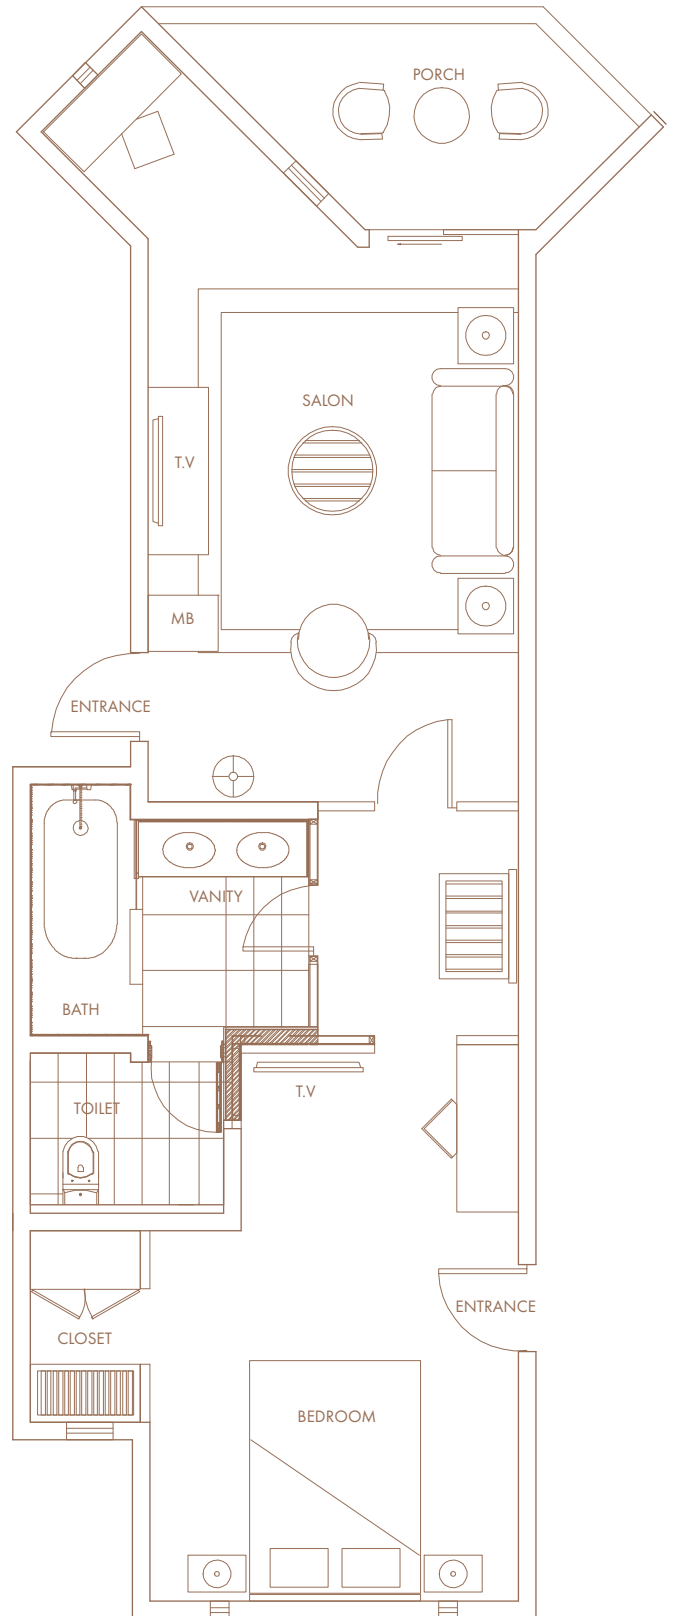

AMBRE SUITE - 80M²

King size beds