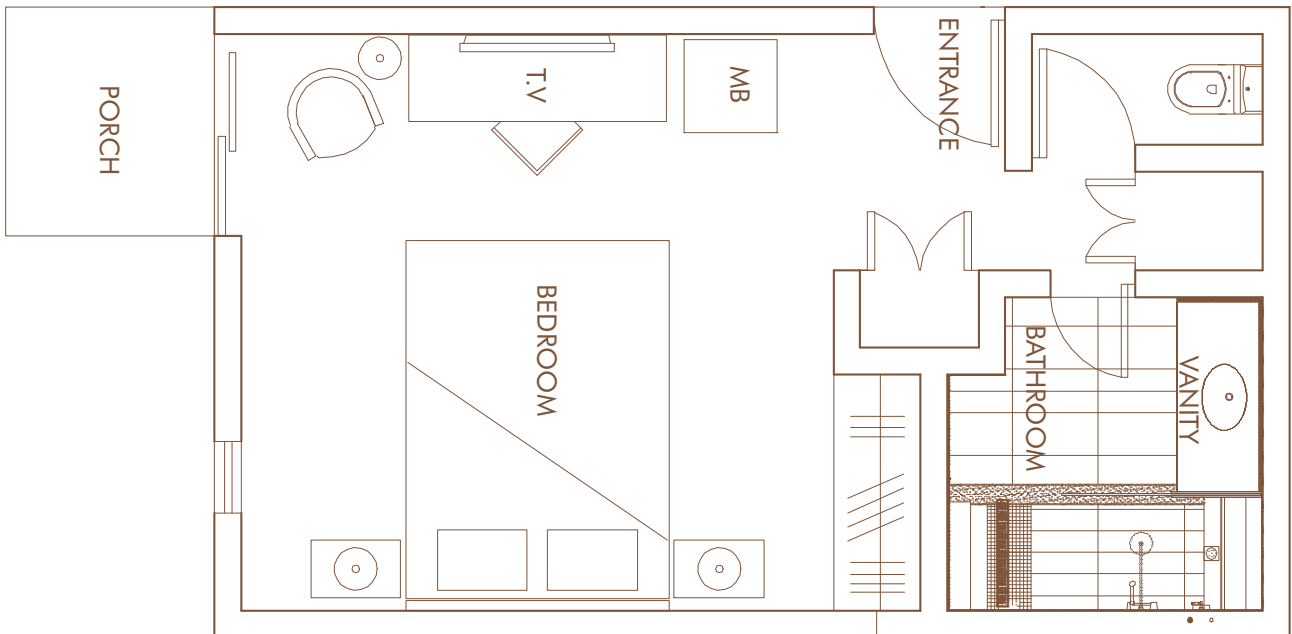

ROOM CATEGORY	M <sup>2</sup>	OCCUPANCY
COURTYARD	20	2 ADULTS
SUPERIOR GARDEN	30	2 ADULTS
SUPERIOR SEA-FACING	42	3 ADULTS
DELUXE SEA-FACING	30	3 ADULTS
DELUXE SUITE	72	3 ADULTS
AMBRE SUITE	80	3 ADULTS

**COURTYARD ROOM - 20M<sup>2</sup>**

Twin or King size beds

**SUPERIOR GARDEN ROOM - 30M<sup>2</sup>**

Twin or King size beds

## DELUXE SEA-FACING - 30M<sup>2</sup>

Twin or King size beds

## DELUXE SUITE - 72M<sup>2</sup>

King size beds