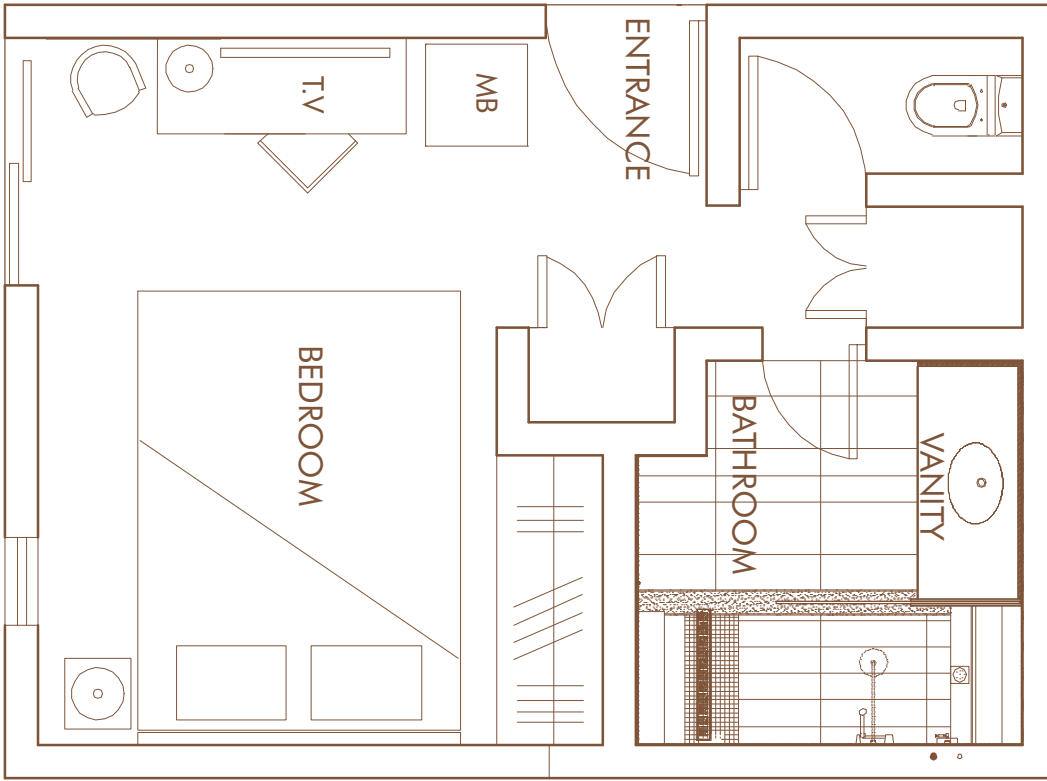

Twin or King size beds

**SUPERIOR GARDEN ROOM - 30M<sup>2</sup>**

Twin or King size beds

## DELUXE SEA-FACING - 30M<sup>2</sup>

Twin or King size beds

## DELUXE SUITE - 72M<sup>2</sup>

King size beds

# RESORT LAYOUT

- 1 Main Entrance
- 2 Lobby
- 3 Reception
- 4 Life In Yellow Boutique
- 5 H&H Lounge & Shakers Nightclub
- 6 Conference Room
- 7 Ambre Hospitality Lounge
- 8 Medical Room
- 9 Parking
- 10 Fitness Centre
- 11 Bicycle Shed
- 12 Dolce Vita Restaurant
- 13 Lap Pool
- 14 Main Pool
- 15 Indigo Restaurant
- 16 Coral Bar
- 17 La Plage Restaurant
- 18 Towel Kiosk
- 19 Ti-Bar
- 20 Water Sports Centre
- 21 Beach
- 22 Tennis Courts
- 23 Outdoor Massage Kiosk
- 24 Spa
- 25 Palmar Conference Centre