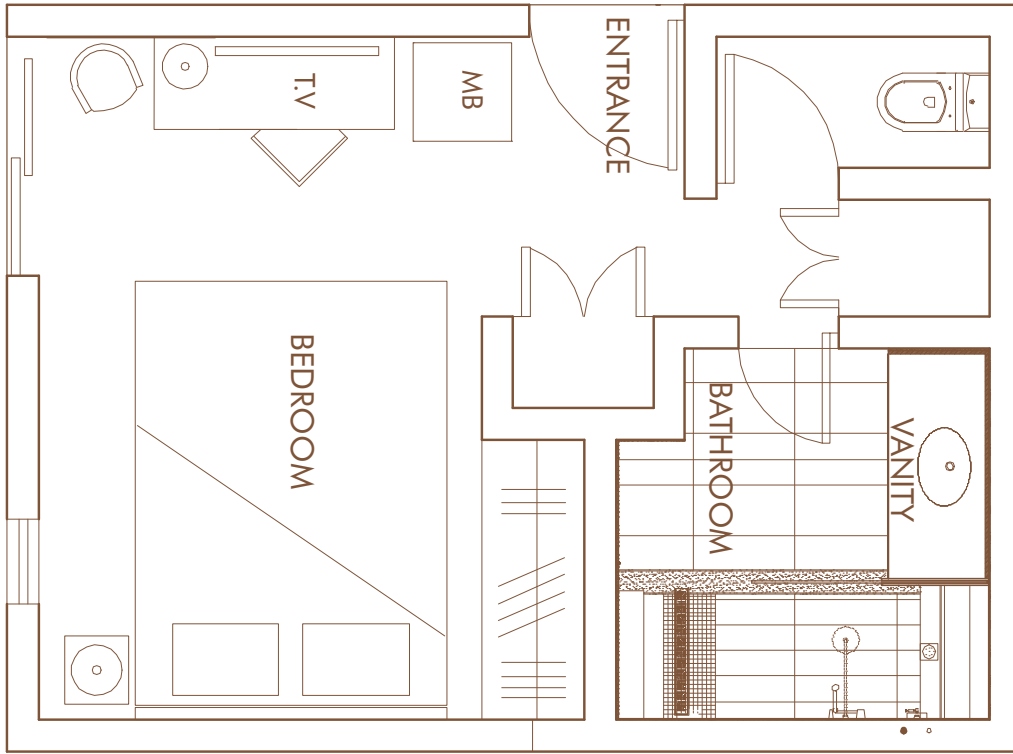

Twin or King size beds

**SUPERIOR GARDEN ROOM - 30M<sup>2</sup>**

Twin or King size beds

## SUPERIOR SEA-FACING - 42M<sup>2</sup>

Twin or King size beds

## DELUXE SEA-FACING - 30M<sup>2</sup>

Twin or King size beds

## DELUXE SUITE - 72M<sup>2</sup>

King size beds