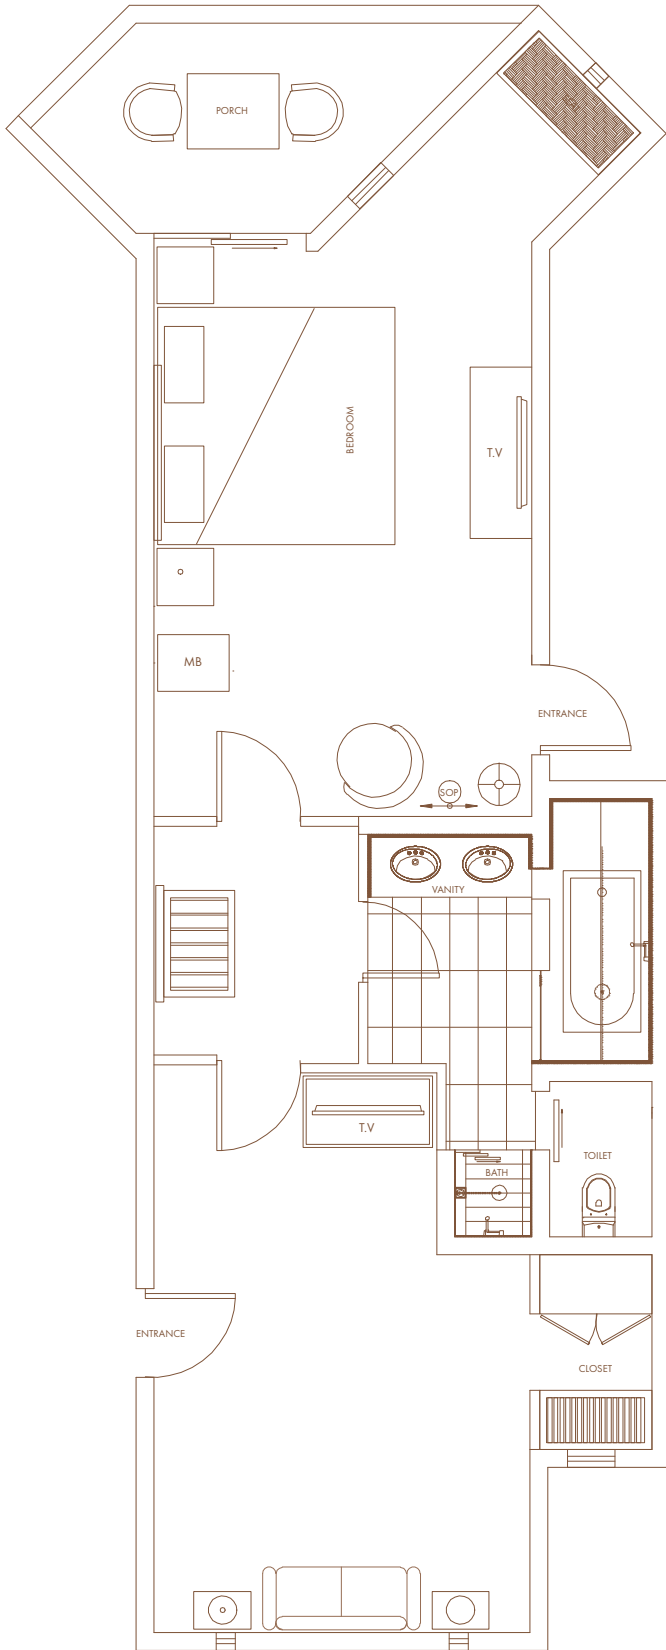

Twin or King size beds

**SUPERIOR GARDEN ROOM - 30M<sup>2</sup>**

Twin or King size beds

## SUPERIOR SEA-FACING - 42M<sup>2</sup>

Twin or King size beds

## DELUXE SEA-FACING - 30M<sup>2</sup>

Twin or King size beds

## DELUXE SUITE - 72M<sup>2</sup>

King size beds