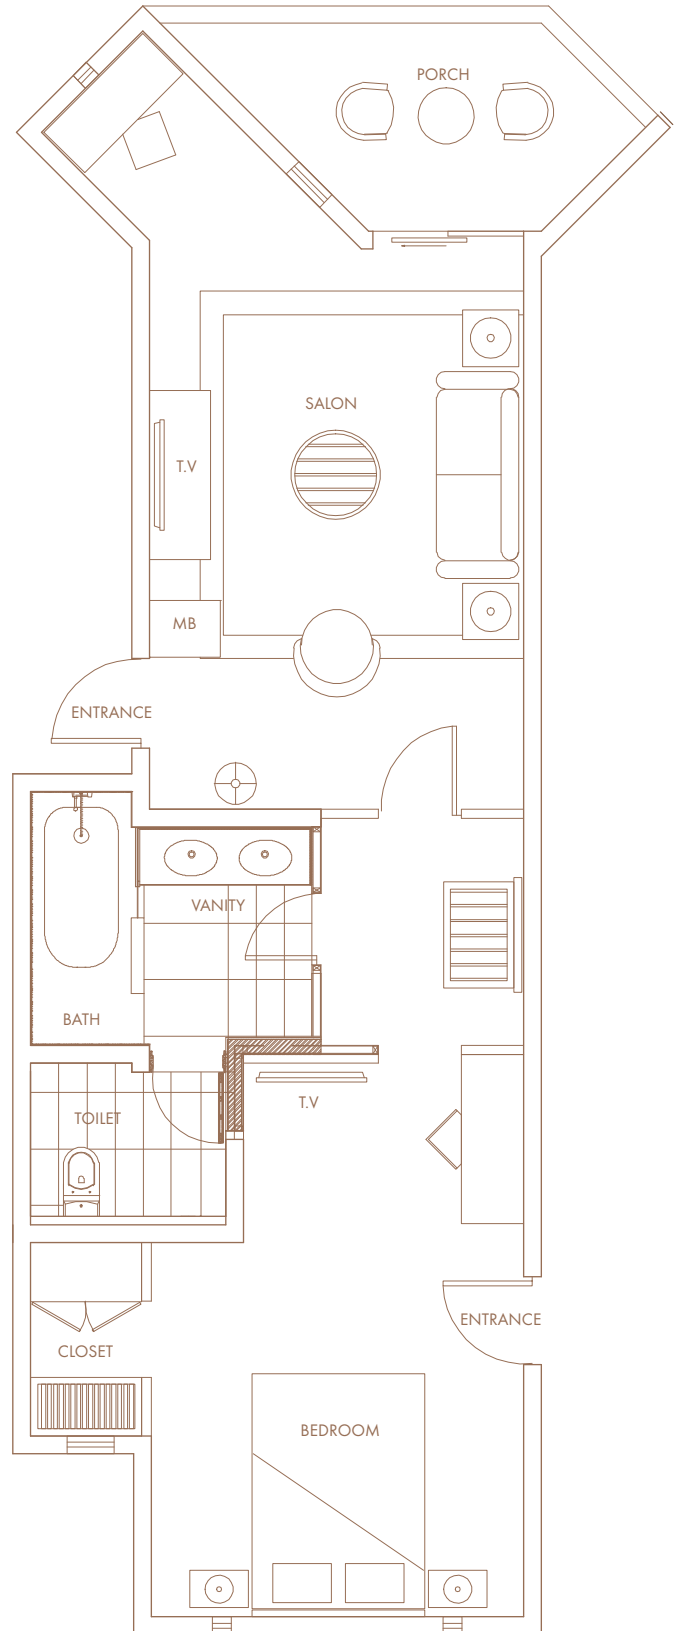

## SUPERIOR SEA-FACING - 42M<sup>2</sup>

Twin or King size beds

## DELUXE SEA-FACING - 30M<sup>2</sup>

Twin or King size beds

## DELUXE SUITE - 72M<sup>2</sup>

King size beds

# RESORT LAYOUT

- 1 Main Entrance
- 2 Lobby
- 3 Reception
- 4 Life In Yellow Boutique
- 5 H&H Lounge & Shakers Nightclub
- 6 Conference Room
- 7 Ambre Hospitality Lounge
- 8 Medical Room
- 9 Parking
- 10 Fitness Centre
- 11 Bicycle Shed
- 12 Dolce Vita Restaurant
- 13 Lap Pool
- 14 Main Pool
- 15 Indigo Restaurant
- 16 Coral Bar
- 17 La Plage Restaurant
- 18 Towel Kiosk
- 19 Ti-Bar
- 20 Water Sports Centre
- 21 Beach
- 22 Tennis Courts
- 23 Outdoor Massage Kiosk
- 24 Spa
- 25 Palmar Conference Centre