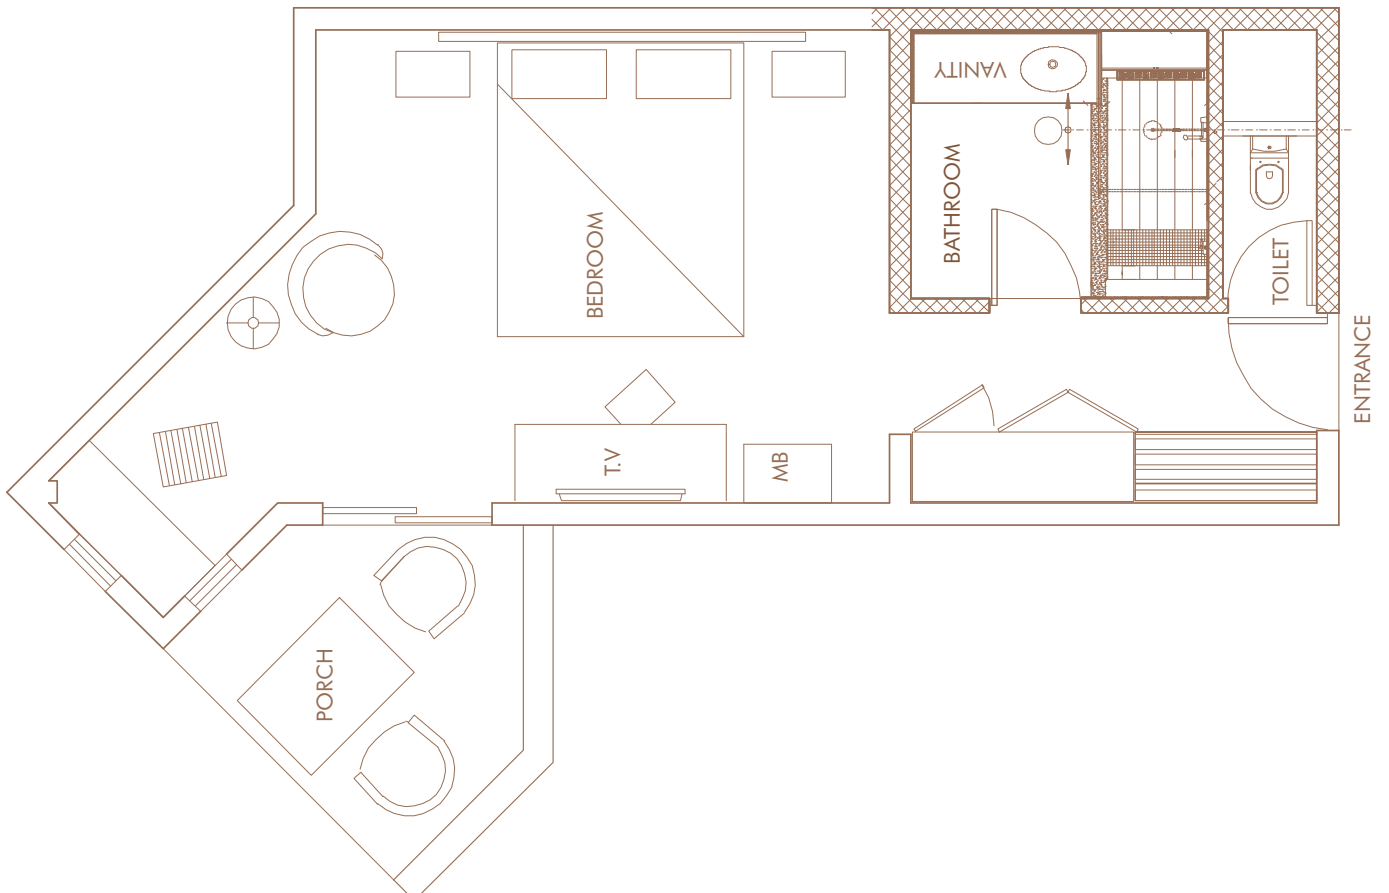

Twin or King size beds

**SUPERIOR GARDEN ROOM - 30M<sup>2</sup>**

Twin or King size beds

## SUPERIOR SEA-FACING - 42M<sup>2</sup>

Twin or King size beds

## DELUXE SEA-FACING - 30M<sup>2</sup>

Twin or King size beds

## DELUXE SUITE - 72M<sup>2</sup>

King size beds